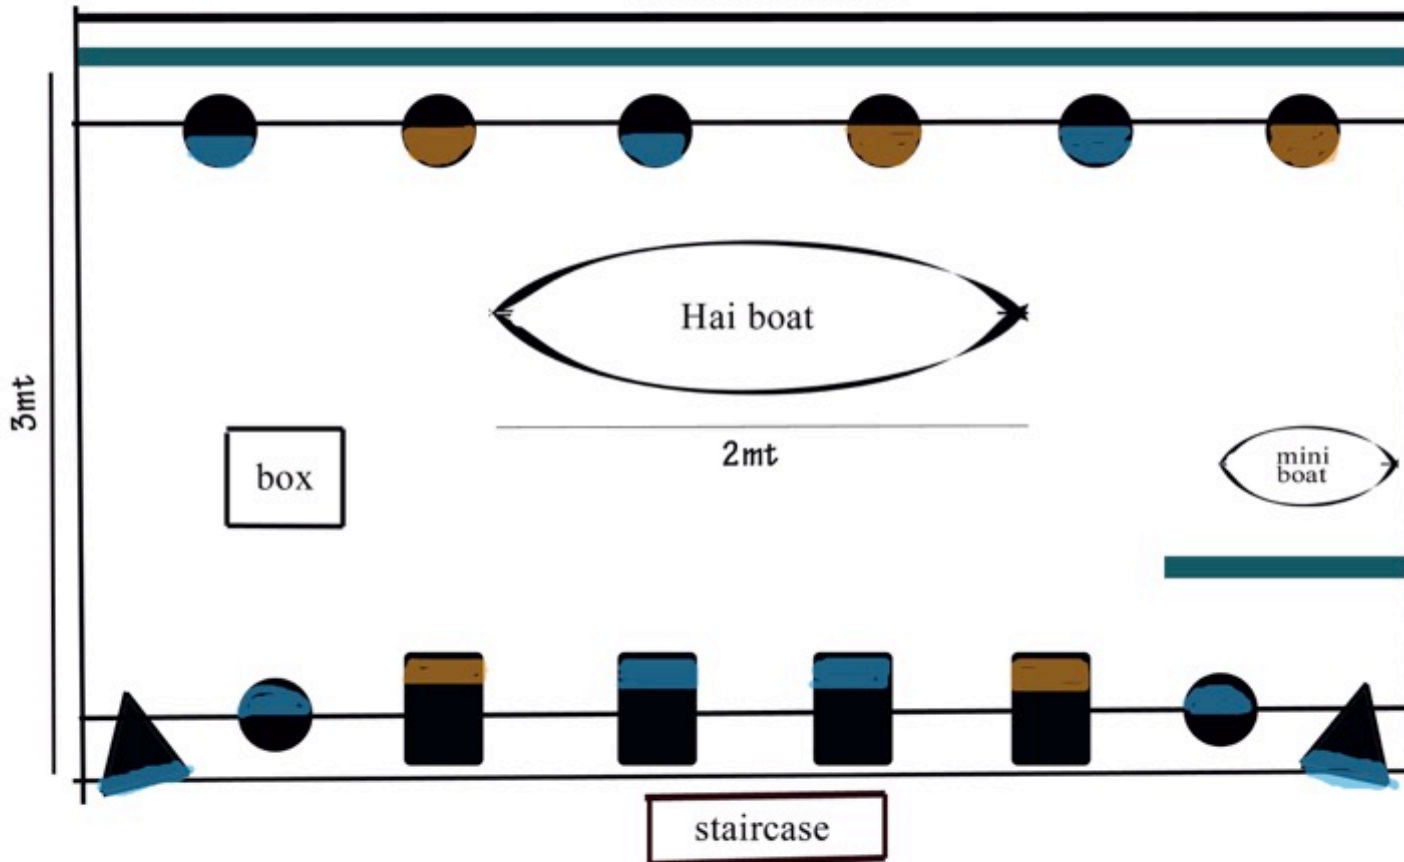

HAI RIDER

5mt

BACKGROUND

BACKLINE

- 8 filtered blue and orange lights
- 4 optpars or profile spotlight blue and orange lights
- 2 blue quartz lights for room lighting
- background and drop escene curtain brought by the company

AUDIENCE

For more information
contact:
Miquel Crespi
34 654,377,662
or via mail to
info@giramagic.com

CIA.
GIRA
MAGIC
www.giramagic.com